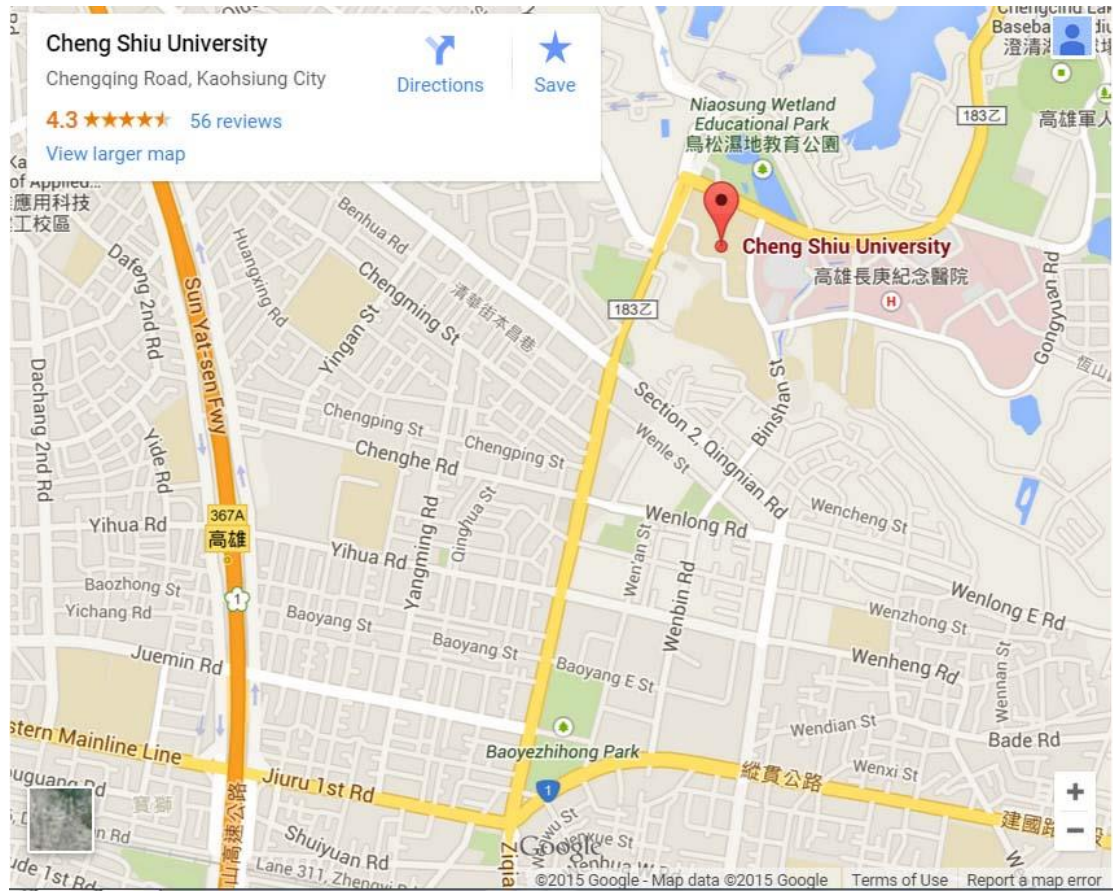

How to get to CSU

By car

National Freeway No. 1 Southbound:

Take Jiouru interchange and turn left onto Jiouru Road.

Make a left at Yangming Road. Keep going and turn right at Juyemin Road.

Make another left at Chengcing Road. Keep going on Chengcing Road for about one minute, and we are on your right.

National Freeway No. 1 Northbound:

Take Sanduo interchange and turn right onto Sanduo Road. Keep going for about two minutes, and make a left at Chengching Road. Keep going on Chengcing Road for about three minutes, and we are on your right.

By HSR

Get off at Zuoying station. Take Exit 2 for MRT, Red Line (toward Siaogang). Change to Orange Line (toward Daliao) at Formosa Boulevard Station. Get off at Fongshan West Station. Take Exit 2 and walk out of the station. Go across the street, and take Kaohsiung City Bus, Orange 67 to Cheng Shiu University. (The whole trip takes 40-50 minutes.)

By bus

Kaohsiung City Bus: 60, 70, 79 & 217

Kaohsiung Bus: 60, 89, 8006, 8008, 8009, 8021, 8041, 8048 & 8049

*Guest parking is available , please follow the direction of the guard.